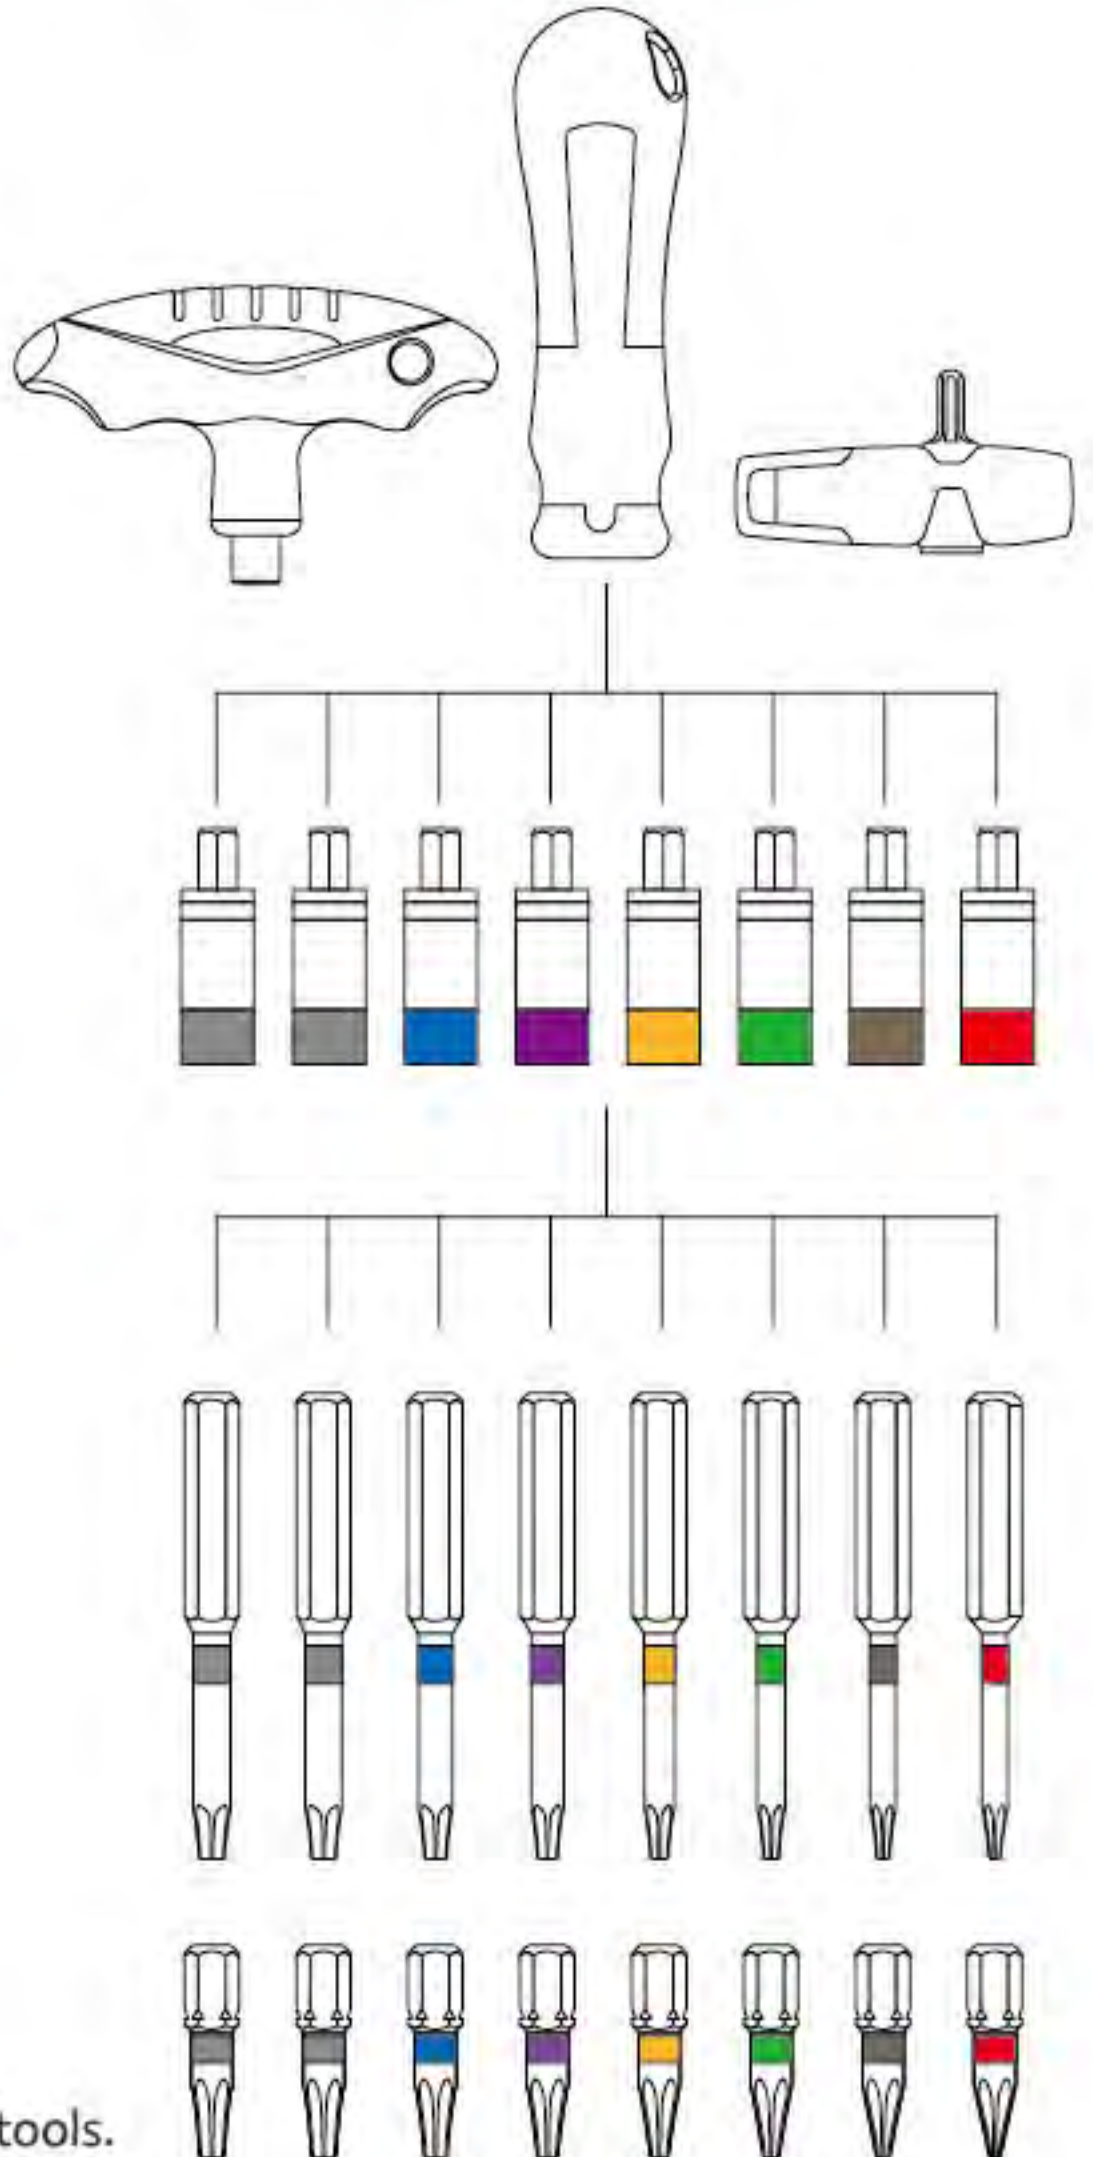

EXCHANGE BITS SYSTEM WITH COLOUR CODING

Warning : Our products is only suitable for manual ; do not apply with other electronic tools.